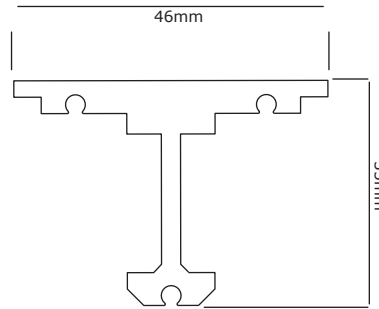

Theatrical Supplies of Australia
 6 Columbia Crt, Dandenong Sth, VIC 3166
 Ph: 03 9564 3530
 tsa@theatricalsupplies.com.au

MEDIUM DUTY STAGE TRACK

The TSA medium duty extruded aluminium curtain track is suitable for use in schools, theatres, and many other commercial applications. The track is designed to cater for small to medium sized drapes. It can be fitted directly to overhead soffit fixings, or secured by a variety of available track hanging brackets.

Features

- Anodised black matt finish
- Wide variety of accessories
- Can be curved
- No welding required
- Light weight (0.95 kg/m)

TRACK SECTION

TECHNICAL DATA

Weight : 0.95 kg/m
 Material : Aluminium
 Finish : Black anodised
 Standard length : 5.80 metres